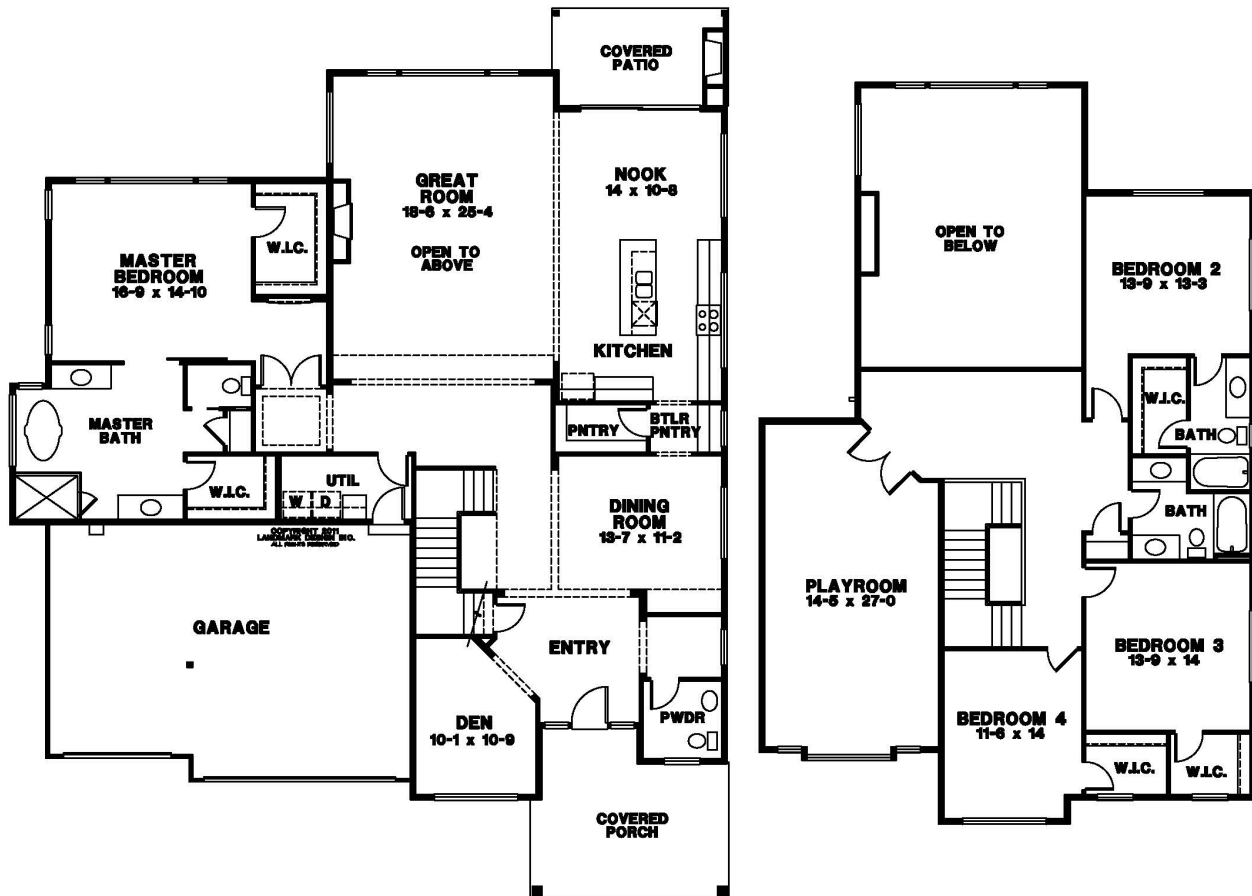

LOT 2 FLOORPLAN

The Buttes at Diamondhead . Orting
Total Living: 4,066 sf.

Photo renderings are for illustrative purposes only. Builder reserves the right to make modifications and changes to prices, floorplans, interior/exterior design, materials and specifications at any time without prior notice and/or obligation.

LOT 3 FLOORPLAN

The Buttes at Diamondhead . Orting
 Total Living: 4,036 sf.

NORTHRIDGE H O M E S

Photo renderings are for illustrative purposes only. Builder reserves the right to make modifications and changes to prices, floorplans, interior/exterior design, materials and specifications at any time without prior notice and/or obligation.