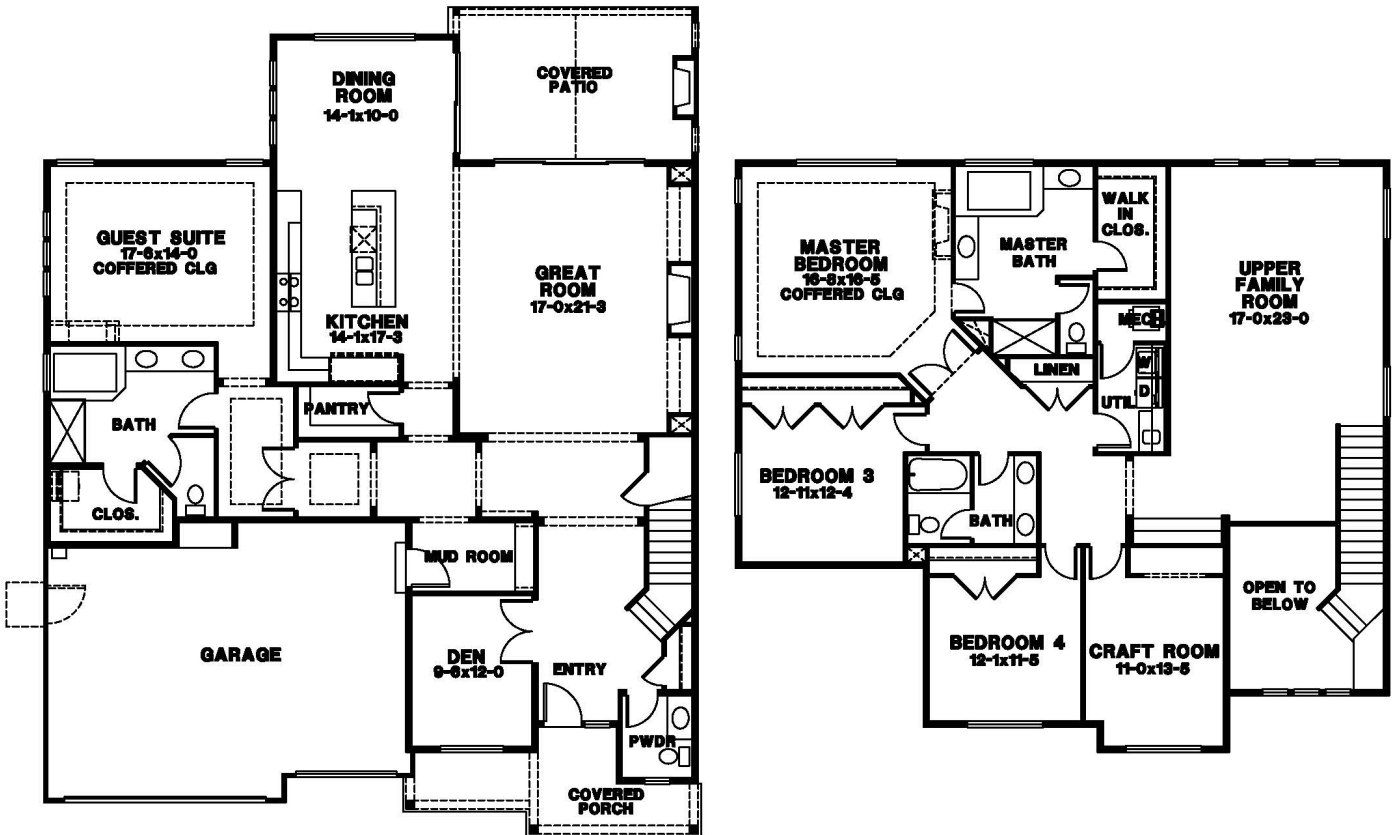

LOT 2 FLOORPLAN

The Buttes at Diamondhead . Orting
Total Living: 4,066 sf.

Photo renderings are for illustrative purposes only. Builder reserves the right to make modifications and changes to prices, floorplans, interior/exterior design, materials and specifications at any time without prior notice and/or obligation.

LOT 3 FLOORPLAN

The Buttes at Diamondhead . Orting
 Total Living: 4,036 sf.

NORTHRIDGE H O M E S

Photo renderings are for illustrative purposes only. Builder reserves the right to make modifications and changes to prices, floorplans, interior/exterior design, materials and specifications at any time without prior notice and/or obligation.